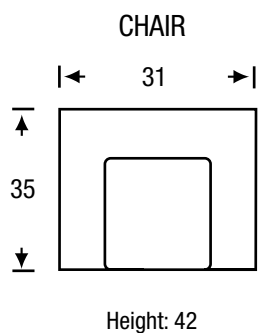

Legacy
LEATHER

Mariana

Chair Collection

Furniture design in the light of innovation

Mariana

Seat Depth	21"
Seat Height	19"
Arm Height	23"

All measurements are approximate, sizes may vary

The Campio Group Fine Leather Furniture
180 New Huntington Rd., Unit 2,
Woodbridge, ON, L4H 0P5
Tel: 905.850.6636 • Fax: 905.850.6640