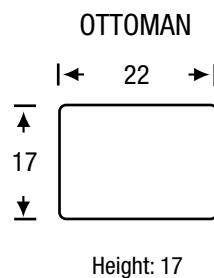

Legacy
LEATHER

Mariana

Chair Collection

Furniture design in the light of innovation

Mariana

Seat Depth	21"
Seat Height	19"
Arm Height	23"

All measurements are approximate, sizes may vary

The Campio Group Fine Leather Furniture
180 New Huntington Rd., Unit 2,
Woodbridge, ON, L4H 0P5
Tel: 905.850.6636 • Fax: 905.850.6640